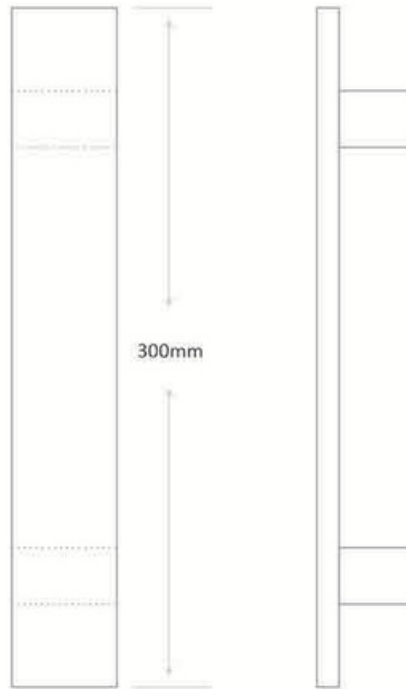

Igniting Excellence,
Igniting Quality.

ALUMINIUM
door pull handle

DPH-201 (Swastik)

Size	Finish
	Brass Antique, Copper Antique Matt/Glossey
300mm	1150.00
450mm	1650.00

DPH-202 (Ganesh)

Size	Finish
	Brass Antique, Copper Antique Matt/Glossey
300mm	1150.00
450mm	1650.00

DPH-203 (Suraj)

Size	Finish
	Brass Antique, Copper Antique Matt/Glossey
300mm	1150.00
450mm	1650.00

DPH-204 (Leaf)

Size	Finish
	Brass Antique, Copper Antique Matt/Glossey
300mm	1150.00
450mm	1650.00

DPH-205 (P.P.)

Size	Finish
	Brass Antique, Copper Antique Matt/Glossey
300mm	1250.00
450mm	1750.00

DPH-206 (Vintage)

Size	Finish
	Brass Antique, Copper Antique Matt/Glossey
300mm	1250.00
450mm	1750.00

DPH-207 (Linner)

Size	Finish
	Brass Antique, Copper Antique Matt/Glossey
300mm	1150.00
450mm	1650.00

Size	96mm	128mm	160mm	224mm	288mm
Price	80.00	120.00	160.00	200.00	240.00

CH-004

Available Finishes :-
Rose Gold, Vintage, Black, Antique, S.S.

Size	96mm	128mm	160mm	224mm	288mm
Price	80.00	120.00	160.00	200.00	240.00