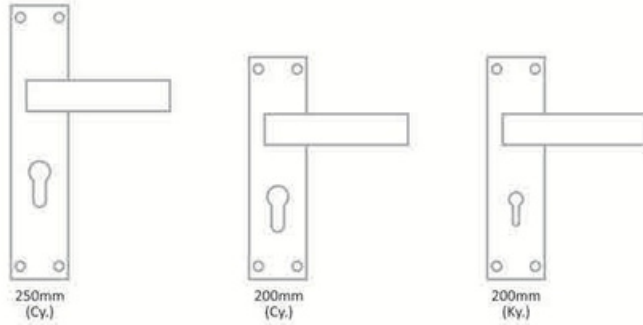

ESK-112

Size	Finish				
	Black Silver	Brass Black	Chrome	Copper Black	Wengi Satin
250mm Cy.	1400.00	1400.00	1400.00	1550.00	1550.00
200mm Cy.	1350.00	1350.00	1350.00	1500.00	1500.00
200mm Ky.	1100.00	1100.00	1100.00	1250.00	1250.00