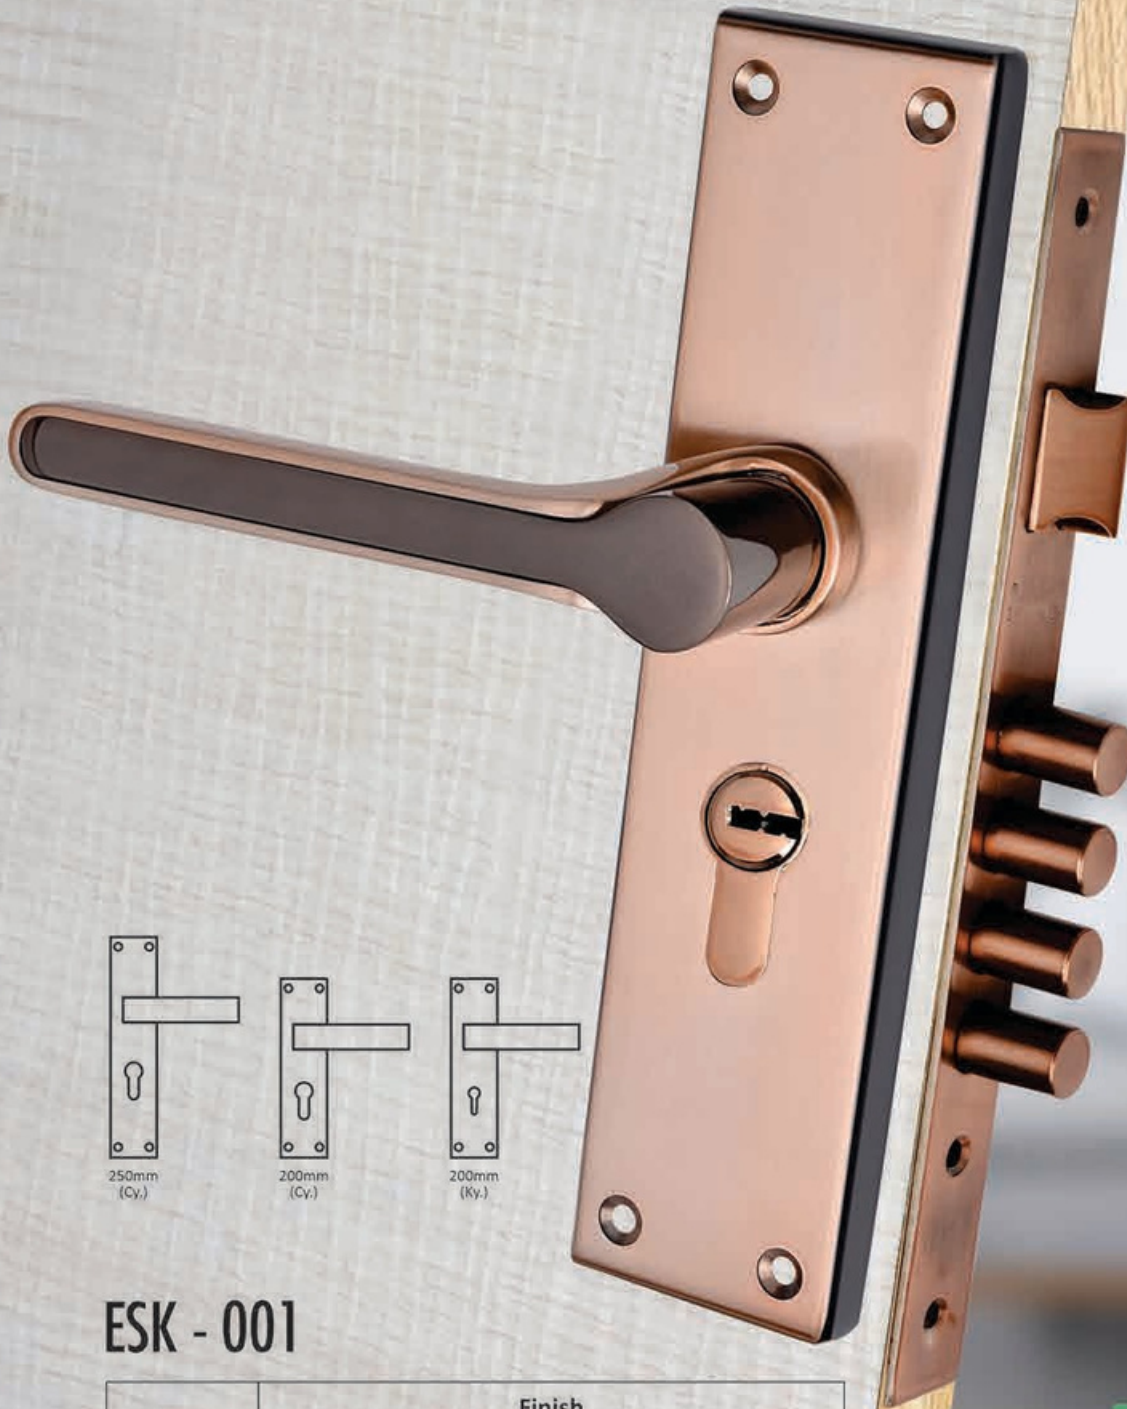

ESK - 001

Size	Finish			
	SS Matt/Glossy	Matt Black	Rose Gold	Gold
250mm Cy.	2150.00	2150.00	2250.00	2250.00
200mm Cy.	2050.00	2050.00	2150.00	2150.00
200mm Ky.	1750.00	1750.00	1850.00	1850.00

Quality Perfected
Experiences Elevated