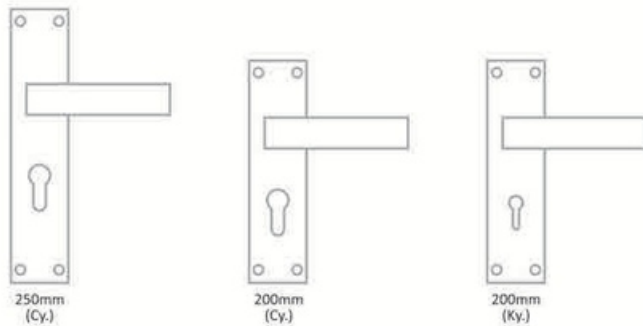

ESK-107

Size	Finish				
	Black Silver	Brass Black	Chrome	Copper Black	Wengi Satin
250mm Cy.	1400.00	1400.00	1400.00	1550.00	1550.00
200mm Cy.	1350.00	1350.00	1350.00	1500.00	1500.00
200mm Ky.	1100.00	1100.00	1100.00	1250.00	1250.00