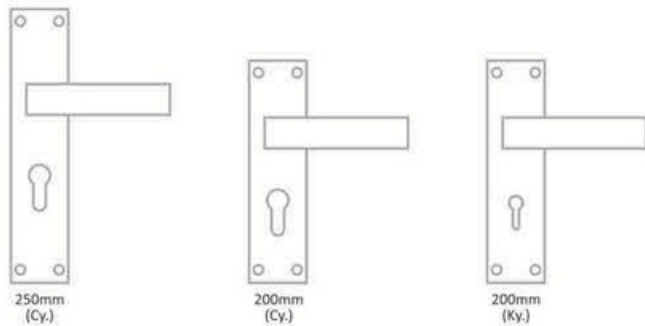

ESK-011

Size	Finish			
	SS Matt/Glossy	Matt Black	Rose Gold	Gold
250mm Cy.	2150.00	2150.00	2250.00	2250.00
200mm Cy.	2050.00	2050.00	2150.00	2150.00
200mm Ky.	1750.00	1750.00	1850.00	1850.00