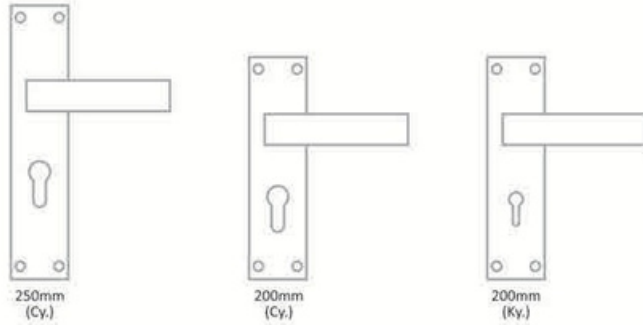

ESK-110

Size	Finish				
	Black Silver	Brass Black	Chrome	Copper Black	Wengi Satin
250mm Cy.	1400.00	1400.00	1400.00	1550.00	1550.00
200mm Cy.	1350.00	1350.00	1350.00	1500.00	1500.00
200mm Ky.	1100.00	1100.00	1100.00	1250.00	1250.00