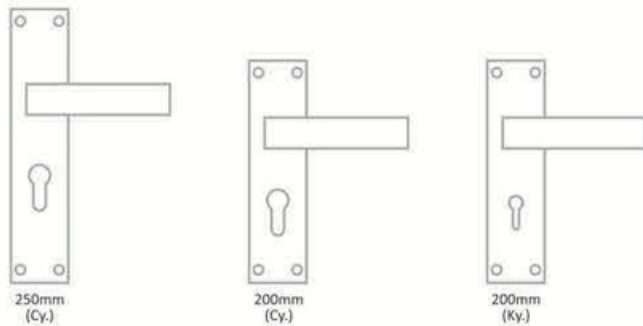

ESK-009

Size	Finish			
	SS Matt/Glossy	Matt Black	Rose Gold	Gold
250mm Cy.	2150.00	2150.00	2250.00	2250.00
200mm Cy.	2050.00	2050.00	2150.00	2150.00
200mm Ky.	1750.00	1750.00	1850.00	1850.00