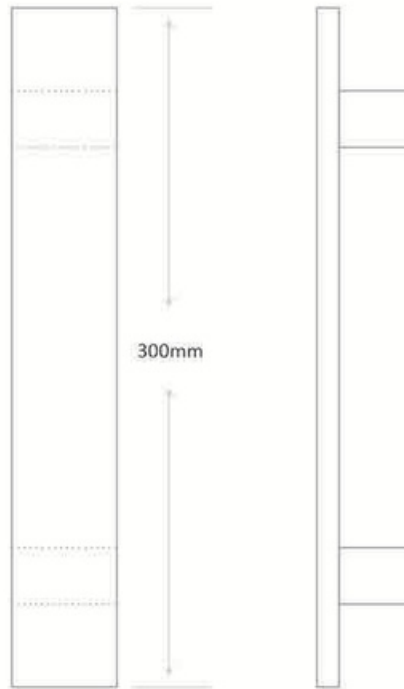

DPH-203 (Suraj)

Size	Finish
	Brass Antique, Copper Antique Matt/Glossey
300mm	1150.00
450mm	1650.00

DPH-204 (Leaf)

Size	Finish
	Brass Antique, Copper Antique Matt/Glossey
300mm	1150.00
450mm	1650.00

DPH-205 (P.P.)

Size	Finish
	Brass Antique, Copper Antique Matt/Glossey
300mm	1250.00
450mm	1750.00

DPH-206 (Vintage)

Size	Finish
	Brass Antique, Copper Antique Matt/Glossey
300mm	1250.00
450mm	1750.00

DPH-207 (Linner)

Size	Finish
	Brass Antique, Copper Antique Matt/Glossey
300mm	1150.00
450mm	1650.00

DPH-208 (Hexa)

Size	Finish
	Brass Antique, Copper Antique Matt/Glossey
300mm	1150.00
450mm	1650.00

DPH-209 (Brick)

Size	Finish
	Brass Antique, Copper Antique Matt/Glossey
300mm	1150.00
450mm	1650.00

Quality Unveiled,
Trust Revealed.

Size	96mm	128mm	160mm	224mm	288mm
Price	80.00	120.00	160.00	200.00	240.00

CH-004

Available Finishes :-
Rose Gold, Vintage, Black, Antique, S.S.

Size	96mm	128mm	160mm	224mm	288mm
Price	80.00	120.00	160.00	200.00	240.00