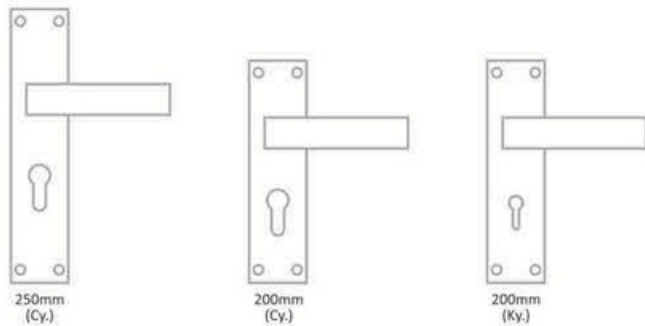

ESK-007

Size	Finish			
	SS Matt/Glossy	Matt Black	Rose Gold	Gold
250mm Cy.	2150.00	2150.00	2250.00	2250.00
200mm Cy.	2050.00	2050.00	2150.00	2150.00
200mm Ky.	1750.00	1750.00	1850.00	1850.00