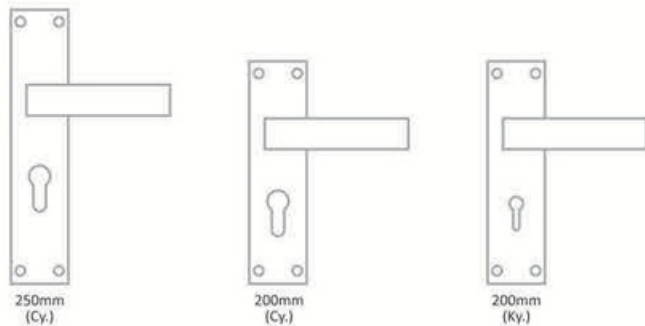

ESK-005

Size	Finish			
	SS Matt/Glossy	Matt Black	Rose Gold	Gold
250mm Cy.	2150.00	2150.00	2250.00	2250.00
200mm Cy.	2050.00	2050.00	2150.00	2150.00
200mm Ky.	1750.00	1750.00	1850.00	1850.00