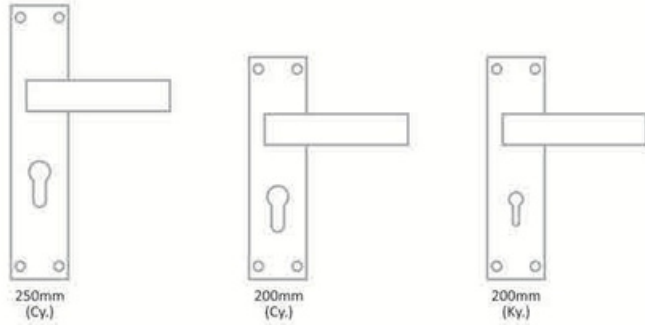

ESK-006

Size	Finish			
	SS Matt/Glossy	Matt Black	Rose Gold	Gold
250mm Cy.	2250.00	2250.00	2350.00	2350.00
200mm Cy.	2150.00	2150.00	2250.00	2250.00
200mm Ky.	1850.00	1850.00	1950.00	1950.00