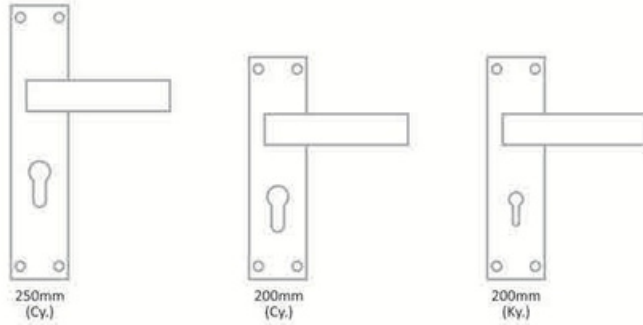

ESK-108

Size	Finish				
	Black Silver	Brass Black	Chrome	Copper Black	Wengi Satin
250mm Cy.	1400.00	1400.00	1400.00	1550.00	1550.00
200mm Cy.	1350.00	1350.00	1350.00	1500.00	1500.00
200mm Ky.	1100.00	1100.00	1100.00	1250.00	1250.00