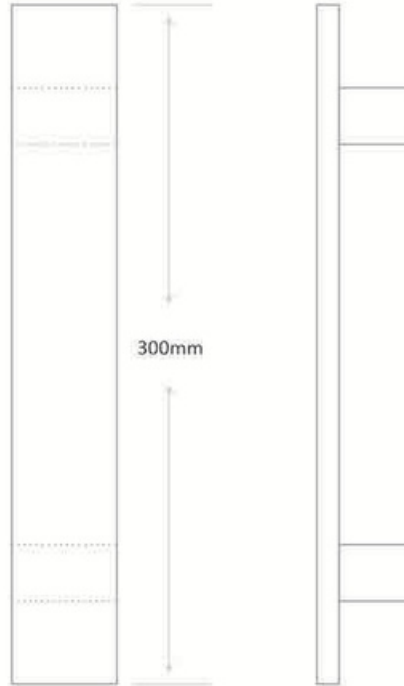

Igniting Excellence,
Igniting Quality.

ALUMINIUM
door pull handle

DPH-201 (Swastik)

Size	Finish
	Brass Antique, Copper Antique Matt/Glossey
300mm	1150.00
450mm	1650.00

DPH-202 (Ganesh)

Size	Finish
	Brass Antique, Copper Antique Matt/Glossey
300mm	1150.00
450mm	1650.00

DPH-203 (Suraj)

Size	Finish
	Brass Antique, Copper Antique Matt/Glossey
300mm	1150.00
450mm	1650.00

DPH-204 (Leaf)

Size	Finish
	Brass Antique, Copper Antique Matt/Glossey
300mm	1150.00
450mm	1650.00

DPH-205 (P.P.)

Size	Finish
	Brass Antique, Copper Antique Matt/Glossey
300mm	1250.00
450mm	1750.00

DPH-206 (Vintage)

Size	Finish
	Brass Antique, Copper Antique Matt/Glossey
300mm	1250.00
450mm	1750.00

DPH-207 (Linner)

Size	Finish
	Brass Antique, Copper Antique Matt/Glossey
300mm	1150.00
450mm	1650.00

Size	96mm	128mm	160mm	224mm	288mm
Price	80.00	120.00	160.00	200.00	240.00

CH-004

Available Finishes :-
Rose Gold, Vintage, Black, Antique, S.S.

Size	96mm	128mm	160mm	224mm	288mm
Price	80.00	120.00	160.00	200.00	240.00