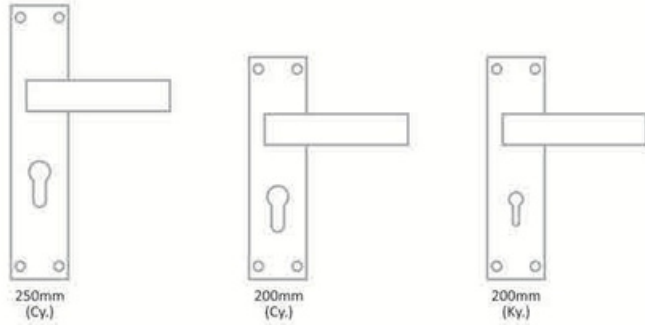

ESK-010

Size	Finish			
	SS Matt/Glossy	Matt Black	Rose Gold	Gold
250mm Cy.	2150.00	2150.00	2250.00	2250.00
200mm Cy.	2050.00	2050.00	2150.00	2150.00
200mm Ky.	1750.00	1750.00	1850.00	1850.00