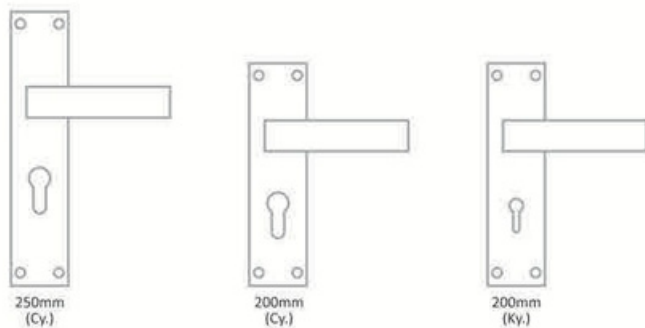

ESK-003

Size	Finish			
	SS Matt/Glossy	Matt Black	Rose Gold	Gold
250mm Cy.	2150.00	2150.00	2250.00	2250.00
200mm Cy.	2050.00	2050.00	2150.00	2150.00
200mm Ky.	1750.00	1750.00	1850.00	1850.00