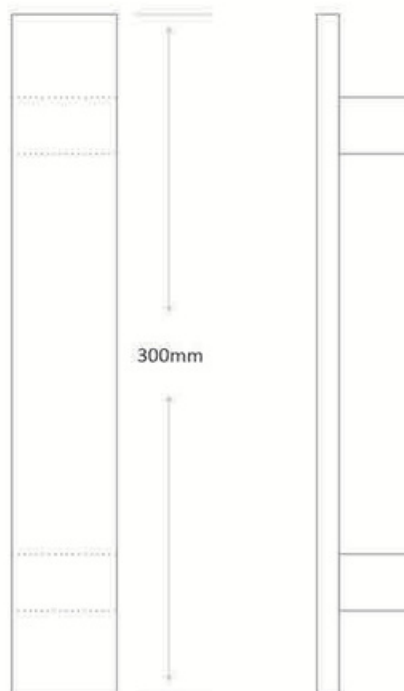

DPH-203 (Suraj)

Size	Finish
	Brass Antique, Copper Antique Matt/Glossey
300mm	1150.00
450mm	1650.00

DPH-204 (Leaf)

Size	Finish
	Brass Antique, Copper Antique Matt/Glossey
300mm	1150.00
450mm	1650.00

DPH-205 (P.P.)

Size	Finish
	Brass Antique, Copper Antique Matt/Glossey
300mm	1250.00
450mm	1750.00

DPH-206 (Vintage)

Size	Finish
	Brass Antique, Copper Antique Matt/Glossey
300mm	1250.00
450mm	1750.00

DPH-207 (Linner)

Size	Finish
	Brass Antique, Copper Antique Matt/Glossey
300mm	1150.00
450mm	1650.00

DPH-208 (Hexa)

Size	Finish
	Brass Antique, Copper Antique Matt/Glossey
300mm	1150.00
450mm	1650.00

DPH-209 (Brick)

Size	Finish
	Brass Antique, Copper Antique Matt/Glossey
300mm	1150.00
450mm	1650.00

Quality Unveiled,
Trust Revealed.

Size	96mm	128mm	160mm	224mm	288mm
Price	80.00	120.00	160.00	200.00	240.00

CH-004

Available Finishes :-
Rose Gold, Vintage, Black, Antique, S.S.

Size	96mm	128mm	160mm	224mm	288mm
Price	80.00	120.00	160.00	200.00	240.00