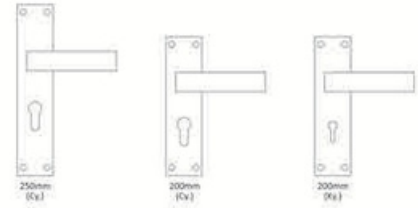

IRON

mortice handles

ESK-101

Finish	Size		
	250mm Cy.	200mm Cy.	200mm Ky.
Black Silver	1400.00	1350.00	1100.00
Brass Black	1400.00	1350.00	1100.00
Chrome	1400.00	1350.00	1100.00
Copper Black	1550.00	1500.00	1250.00
Wengi Satin	1550.00	1500.00	1250.00

FEATURES

-  Material: Iron
-  Profile: CY, KY
-  Function: Indoor & Outdoor

175mm (Ky.)

ESK-102

Finish	Size		
	250mm Cy.	200mm Cy.	200mm Ky.
Black Silver	1400.00	1350.00	1100.00
Brass Black	1400.00	1350.00	1100.00
Chrome	1400.00	1350.00	1100.00
Copper Black	1550.00	1500.00	1250.00
Wengi Satin	1550.00	1500.00	1250.00