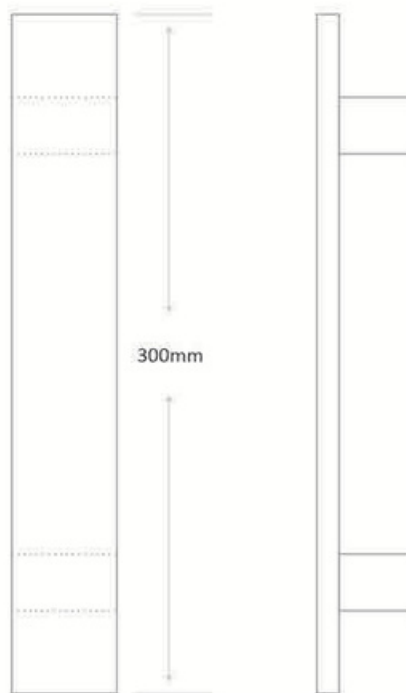

Igniting Excellence,
Igniting Quality.

ALUMINIUM
door pull handle

DPH-201 (Swastik)

Size	Finish
	Brass Antique, Copper Antique Matt/Glossey
300mm	1150.00
450mm	1650.00

DPH-202 (Ganesh)

Size	Finish
	Brass Antique, Copper Antique Matt/Glossey
300mm	1150.00
450mm	1650.00

DPH-203 (Suraj)

Size	Finish
	Brass Antique, Copper Antique Matt/Glossey
300mm	1150.00
450mm	1650.00

DPH-204 (Leaf)

Size	Finish
	Brass Antique, Copper Antique Matt/Glossey
300mm	1150.00
450mm	1650.00

DPH-205 (P.P.)

Size	Finish
	Brass Antique, Copper Antique Matt/Glossey
300mm	1250.00
450mm	1750.00

DPH-206 (Vintage)

Size	Finish
	Brass Antique, Copper Antique Matt/Glossey
300mm	1250.00
450mm	1750.00

DPH-207 (Linner)

Size	Finish
	Brass Antique, Copper Antique Matt/Glossey
300mm	1150.00
450mm	1650.00

Size	96mm	128mm	160mm	224mm	288mm
Price	80.00	120.00	160.00	200.00	240.00

CH-004

Available Finishes :-
Rose Gold, Vintage, Black, Antique, S.S.

Size	96mm	128mm	160mm	224mm	288mm
Price	80.00	120.00	160.00	200.00	240.00