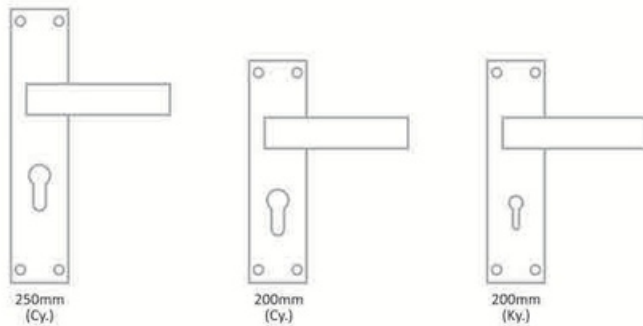

ESK-111

Size	Finish				
	Black Silver	Brass Black	Chrome	Copper Black	Wengi Satin
250mm Cy.	1400.00	1400.00	1400.00	1550.00	1550.00
200mm Cy.	1350.00	1350.00	1350.00	1500.00	1500.00
200mm Ky.	1100.00	1100.00	1100.00	1250.00	1250.00