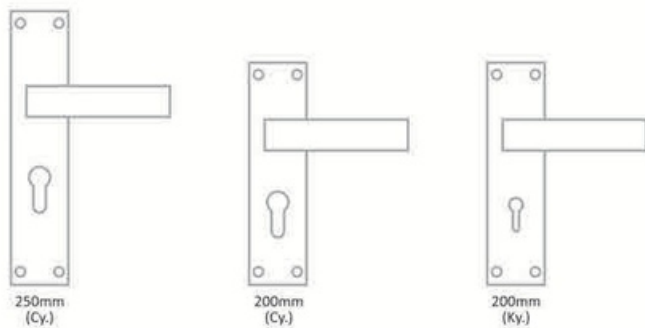

ESK-013

Size	Finish			
	SS Matt/Glossy	Matt Black	Rose Gold	Gold
250mm Cy.	2150.00	2150.00	2250.00	2250.00
200mm Cy.	2050.00	2050.00	2150.00	2150.00
200mm Ky.	1750.00	1750.00	1850.00	1850.00