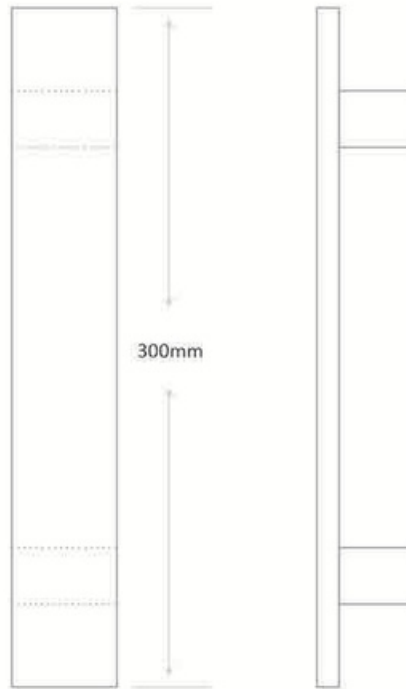

DPH-201 (Swastik)

Size	Finish
	Brass Antique, Copper Antique Matt/Glossey
300mm	1150.00
450mm	1650.00