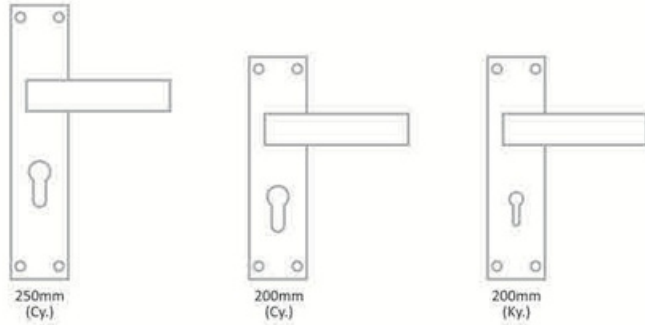

ESK-004

Size	Finish			
	SS Matt/Glossy	Matt Black	Rose Gold	Gold
250mm Cy.	2250.00	2250.00	2350.00	2350.00
200mm Cy.	2150.00	2150.00	2250.00	2250.00
200mm Ky.	1850.00	1850.00	1950.00	1950.00