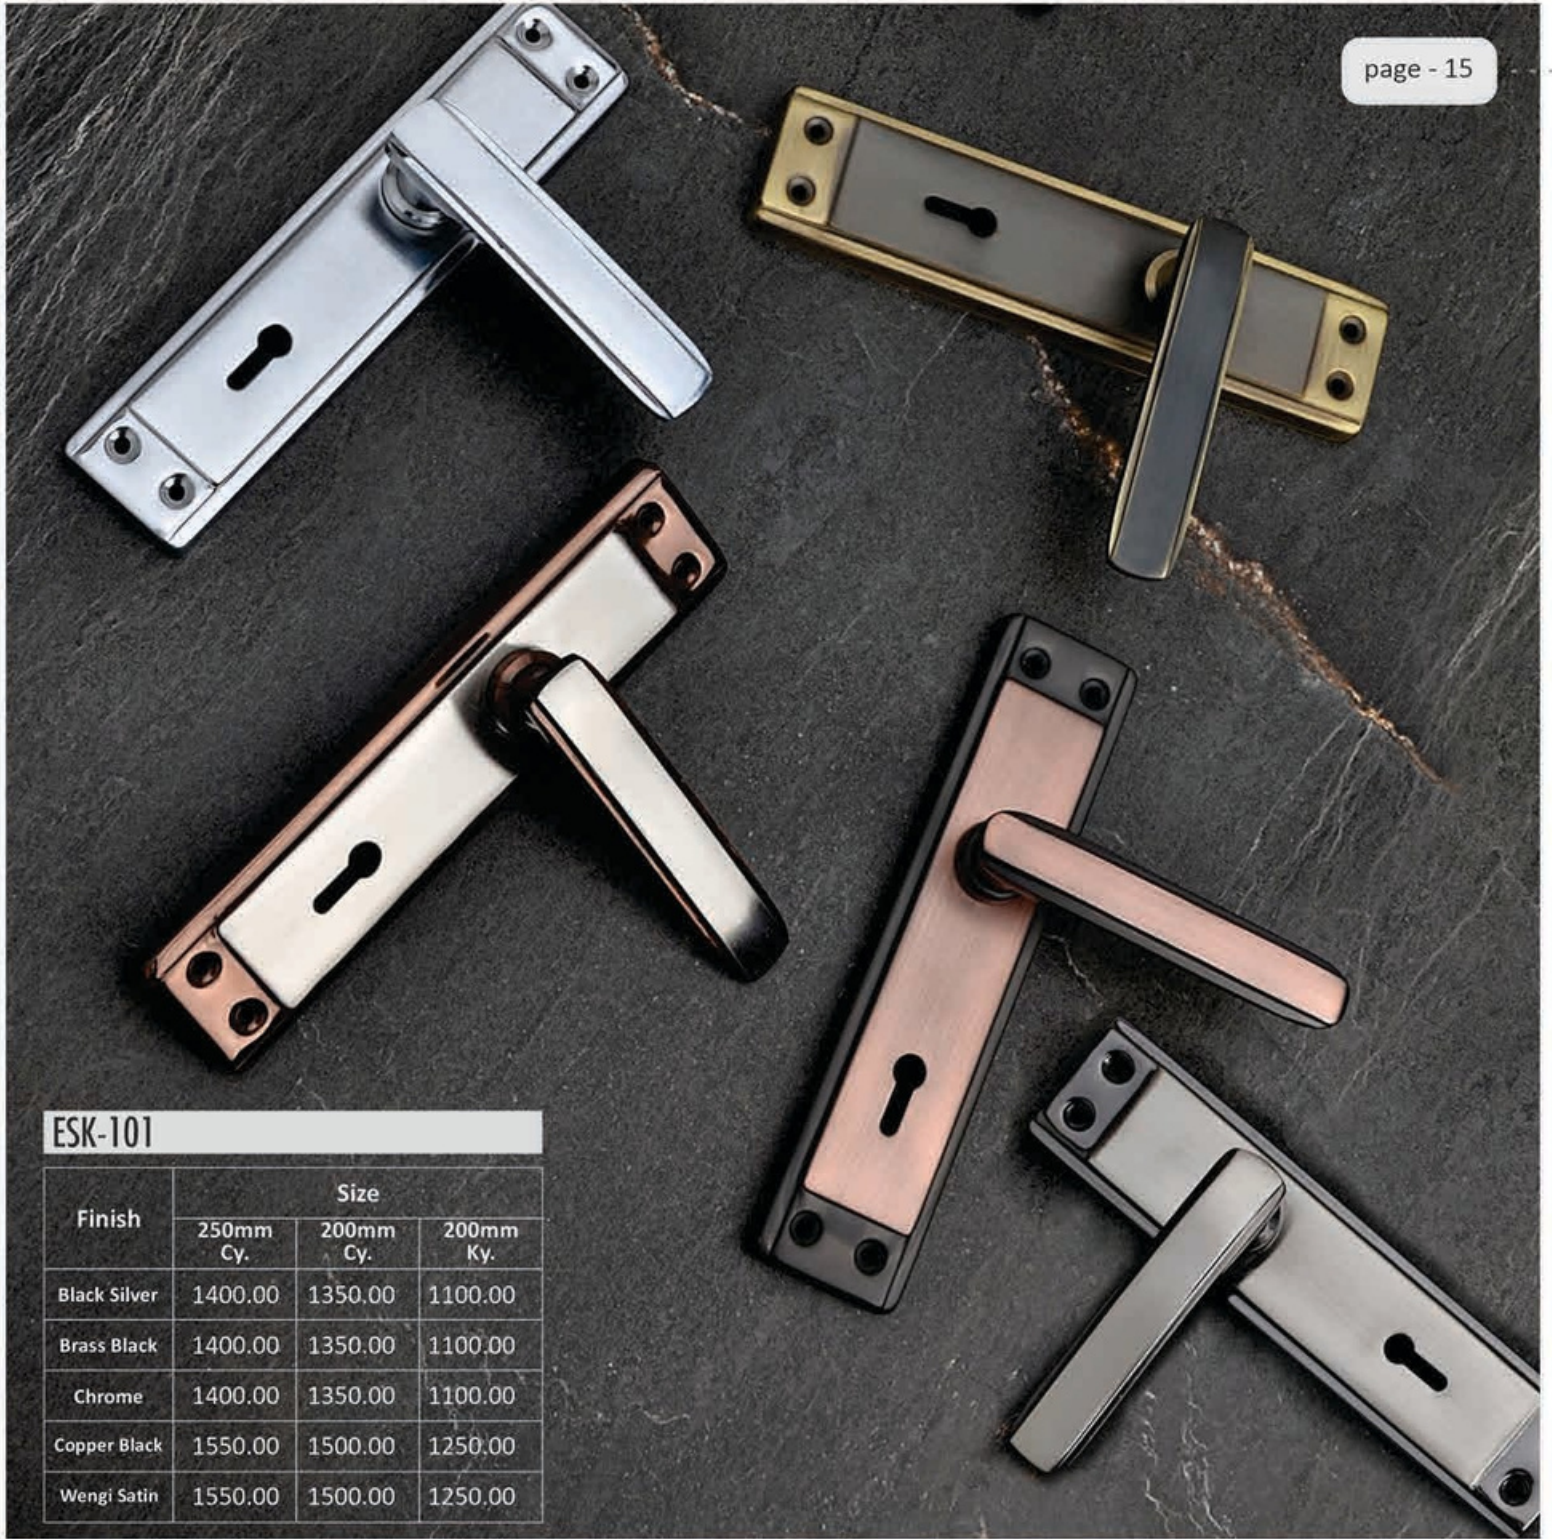

ESK-101

Finish	Size		
	250mm Cy.	200mm Cy.	200mm Ky.
Black Silver	1400.00	1350.00	1100.00
Brass Black	1400.00	1350.00	1100.00
Chrome	1400.00	1350.00	1100.00
Copper Black	1550.00	1500.00	1250.00
Wengi Satin	1550.00	1500.00	1250.00

FEATURES

- Material: Iron
- Profile: CY, KY
- Function: Indoor & Outdoor

175mm (Ky.)