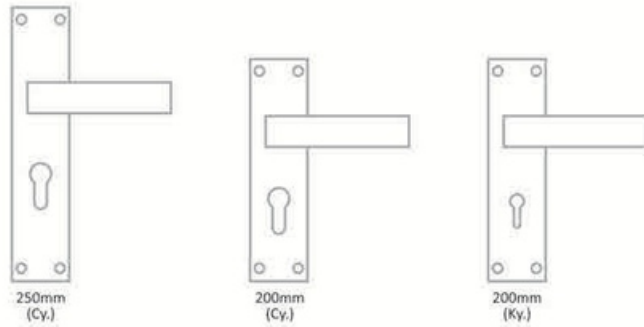

ESK-114

Size	Finish				
	Black Silver	Brass Black	Chrome	Copper Black	Wengi Satin
250mm Cy.	1450.00	1450.00	1450.00	1600.00	1600.00
200mm Cy.	1400.00	1400.00	1400.00	1550.00	1550.00
200mm Ky.	1150.00	1150.00	1150.00	1300.00	1300.00