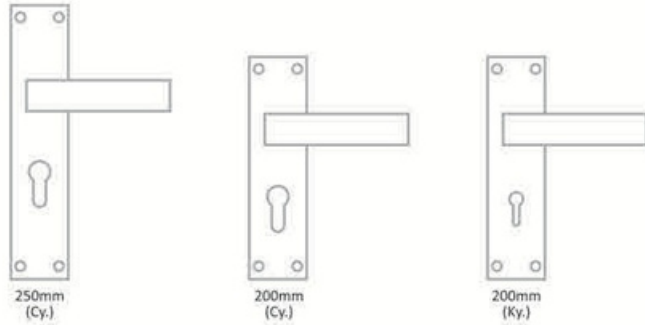

ESK-002

Size	Finish			
	SS Matt/Glossy	Matt Black	Rose Gold	Gold
250mm Cy.	2150.00	2150.00	2250.00	2250.00
200mm Cy.	2050.00	2050.00	2150.00	2150.00
200mm Ky.	1750.00	1750.00	1850.00	1850.00