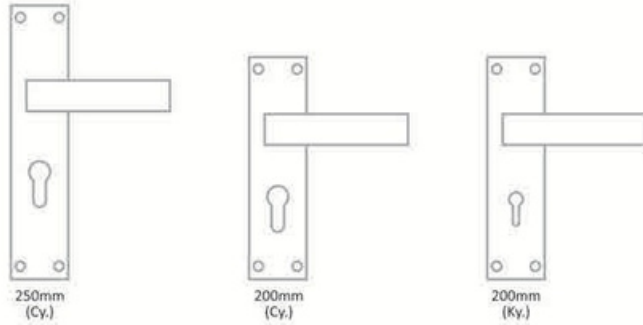

ESK-008

Size	Finish			
	SS Matt/Glossy	Matt Black	Rose Gold	Gold
250mm Cy.	2150.00	2150.00	2250.00	2250.00
200mm Cy.	2050.00	2050.00	2150.00	2150.00
200mm Ky.	1750.00	1750.00	1850.00	1850.00