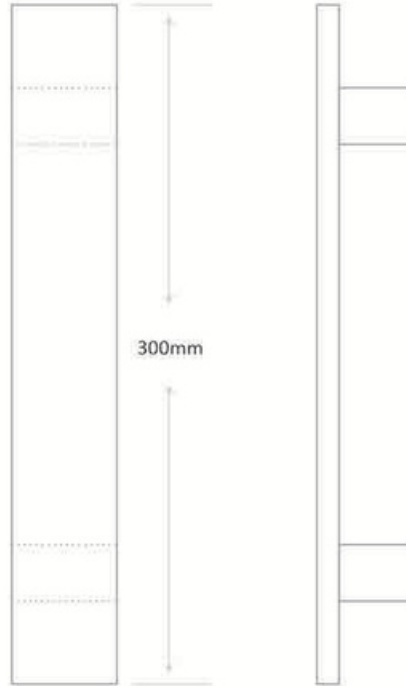

DPH-203 (Suraj)

Size	Finish
	Brass Antique, Copper Antique Matt/Glossey
300mm	1150.00
450mm	1650.00

DPH-204 (Leaf)

Size	Finish
	Brass Antique, Copper Antique Matt/Glossey
300mm	1150.00
450mm	1650.00

DPH-205 (P.P.)

Size	Finish
	Brass Antique, Copper Antique Matt/Glossey
300mm	1250.00
450mm	1750.00

DPH-206 (Vintage)

Size	Finish
	Brass Antique, Copper Antique Matt/Glossey
300mm	1250.00
450mm	1750.00

DPH-207 (Linner)

Size	Finish
	Brass Antique, Copper Antique Matt/Glossey
300mm	1150.00
450mm	1650.00

DPH-208 (Hexa)

Size	Finish
	Brass Antique, Copper Antique Matt/Glossey
300mm	1150.00
450mm	1650.00

DPH-209 (Brick)

Size	Finish
	Brass Antique, Copper Antique Matt/Glossey
300mm	1150.00
450mm	1650.00

Quality Unveiled,
Trust Revealed.

Size	96mm	128mm	160mm	224mm	288mm
Price	80.00	120.00	160.00	200.00	240.00

CH-004

Available Finishes :-
Rose Gold, Vintage, Black, Antique, S.S.

Size	96mm	128mm	160mm	224mm	288mm
Price	80.00	120.00	160.00	200.00	240.00