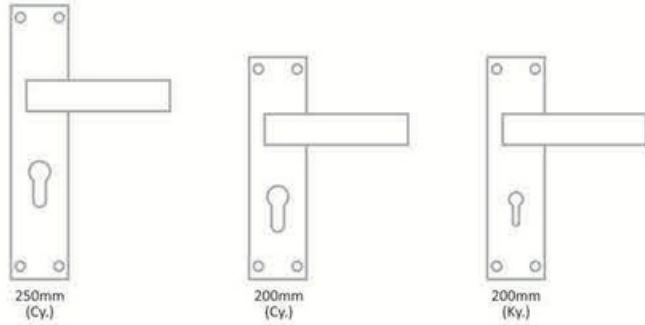

ESK-012

Size	Finish			
	SS Matt/Glossy	Matt Black	Rose Gold	Gold
250mm Cy.	2250.00	2250.00	2350.00	2350.00
200mm Cy.	2150.00	2150.00	2250.00	2250.00
200mm Ky.	1850.00	1850.00	1950.00	1950.00