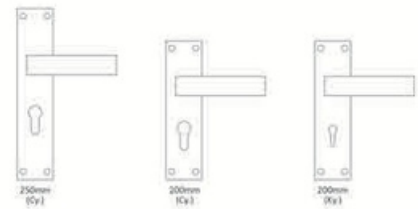

FEATURES

- Material: Iron
- Profile: CY, KY
- Function: Indoor & Outdoor

ESK-105

Finish	Size		
	250mm Cy.	200mm Cy.	200mm Ky.
Black Silver	1450.00	1400.00	1150.00
Brass Black	1450.00	1400.00	1150.00
Chrome	1450.00	1400.00	1150.00
Copper Black	1600.00	1550.00	1300.00
Wengi Satin	1600.00	1550.00	1300.00