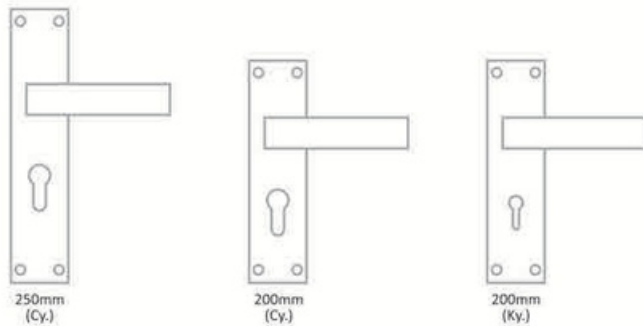

ESK-109

Size	Finish				
	Black Silver	Brass Black	Chrome	Copper Black	Wengi Satin
250mm Cy.	1400.00	1400.00	1400.00	1550.00	1550.00
200mm Cy.	1350.00	1350.00	1350.00	1500.00	1500.00
200mm Ky.	1100.00	1100.00	1100.00	1250.00	1250.00