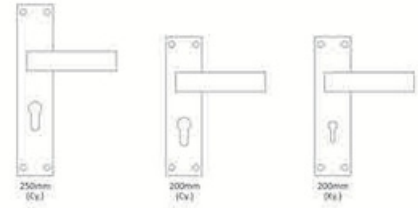

FEATURES

-  Material: Iron
-  Profile: CY, KY
-  Function: Indoor & Outdoor

175mm (Ky.)

ESK-102

Finish	Size		
	250mm Cy.	200mm Cy.	200mm Ky.
Black Silver	1400.00	1350.00	1100.00
Brass Black	1400.00	1350.00	1100.00
Chrome	1400.00	1350.00	1100.00
Copper Black	1550.00	1500.00	1250.00
Wengi Satin	1550.00	1500.00	1250.00

FEATURES

-  Material: Iron
-  Profile: CY, KY
-  Function: Indoor & Outdoor

ESK-103

Finish	Size		
	250mm Cy.	200mm Cy.	200mm Ky.
Black Silver	1400.00	1350.00	1100.00
Brass Black	1400.00	1350.00	1100.00
Chrome	1400.00	1350.00	1100.00
Copper Black	1550.00	1500.00	1250.00
Wengi Satin	1550.00	1500.00	1250.00