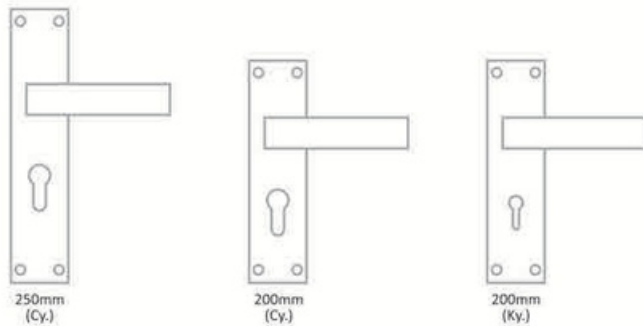

ESK-113

Size	Finish				
	Black Silver	Brass Black	Chrome	Copper Black	Wengi Satin
250mm Cy.	1400.00	1400.00	1400.00	1550.00	1550.00
200mm Cy.	1350.00	1350.00	1350.00	1500.00	1500.00
200mm Ky.	1100.00	1100.00	1100.00	1250.00	1250.00