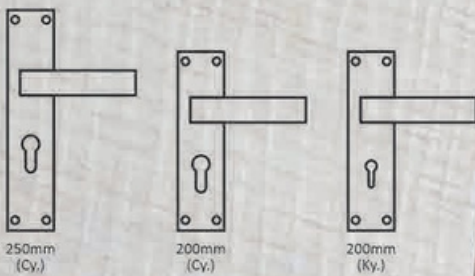

ESK - 001

Size	Finish			
	SS Matt/Glossy	Matt Black	Rose Gold	Gold
250mm Cy.	2150.00	2150.00	2250.00	2250.00
200mm Cy.	2050.00	2050.00	2150.00	2150.00
200mm Ky.	1750.00	1750.00	1850.00	1850.00

Quality Perfected
Experiences Elevated