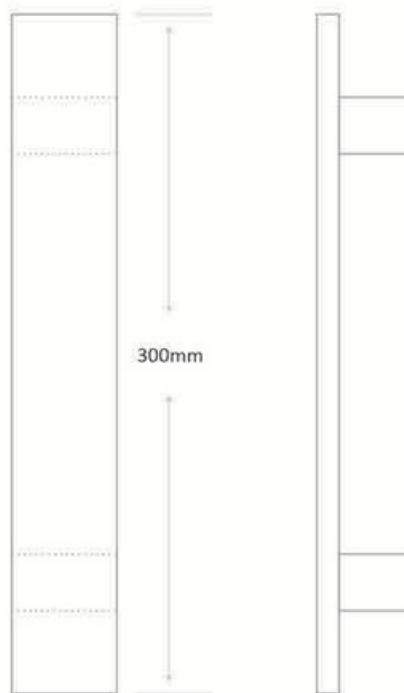

DPH-203 (Suraj)

Size	Finish
	Brass Antique, Copper Antique Matt/Glossey
300mm	1150.00
450mm	1650.00

DPH-204 (Leaf)

Size	Finish
	Brass Antique, Copper Antique Matt/Glossey
300mm	1150.00
450mm	1650.00

DPH-205 (P.P.)

Size	Finish
	Brass Antique, Copper Antique Matt/Glossey
300mm	1250.00
450mm	1750.00

DPH-206 (Vintage)

Size	Finish
	Brass Antique, Copper Antique Matt/Glossey
300mm	1250.00
450mm	1750.00

DPH-207 (Linner)

Size	Finish
	Brass Antique, Copper Antique Matt/Glossey
300mm	1150.00
450mm	1650.00

DPH-208 (Hexa)

Size	Finish
	Brass Antique, Copper Antique Matt/Glossey
300mm	1150.00
450mm	1650.00

DPH-209 (Brick)

Size	Finish
	Brass Antique, Copper Antique Matt/Glossey
300mm	1150.00
450mm	1650.00

Quality Unveiled,
Trust Revealed.

Size	96mm	128mm	160mm	224mm	288mm
Price	80.00	120.00	160.00	200.00	240.00

CH-004

Available Finishes :-
Rose Gold, Vintage, Black, Antique, S.S.

Size	96mm	128mm	160mm	224mm	288mm
Price	80.00	120.00	160.00	200.00	240.00