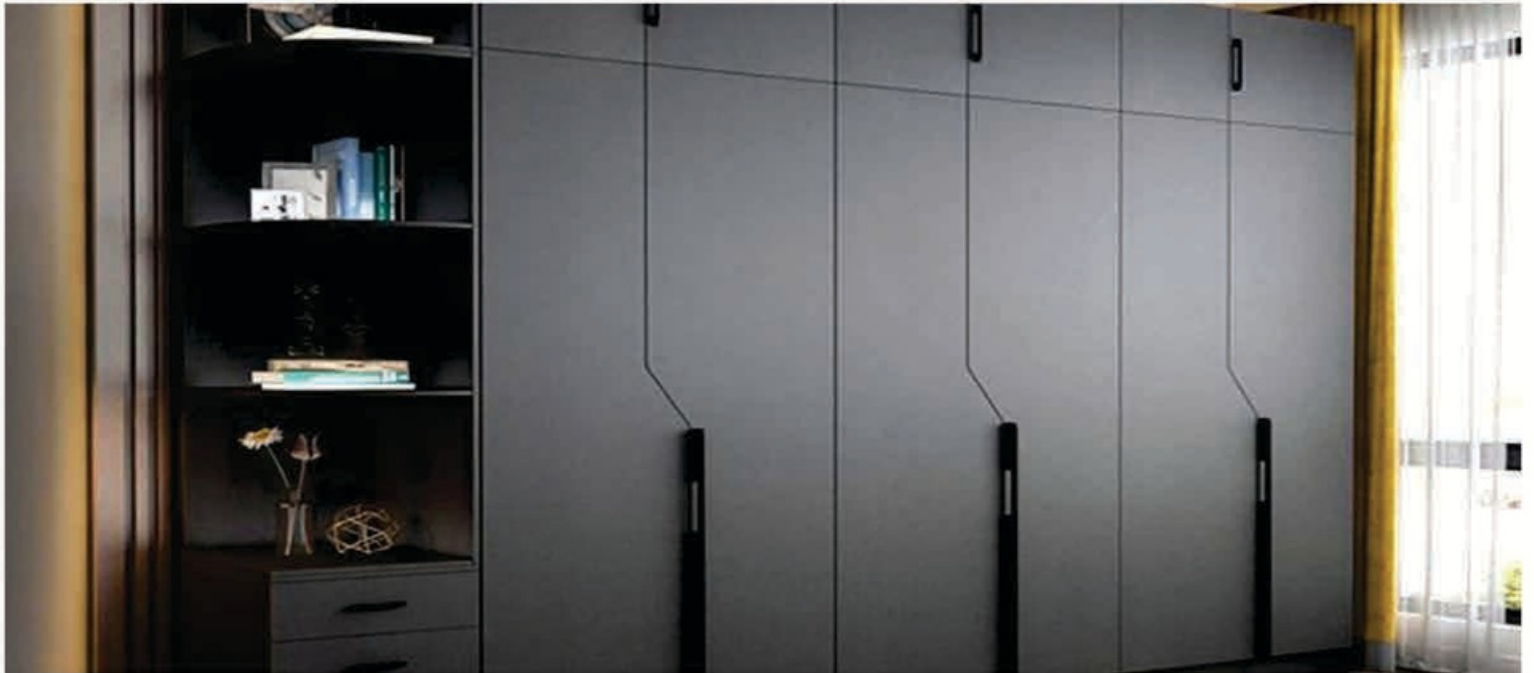

FEATURES

- ☒ Material: Stainless Steel
- ☒ Function: Wardrob Door Handle