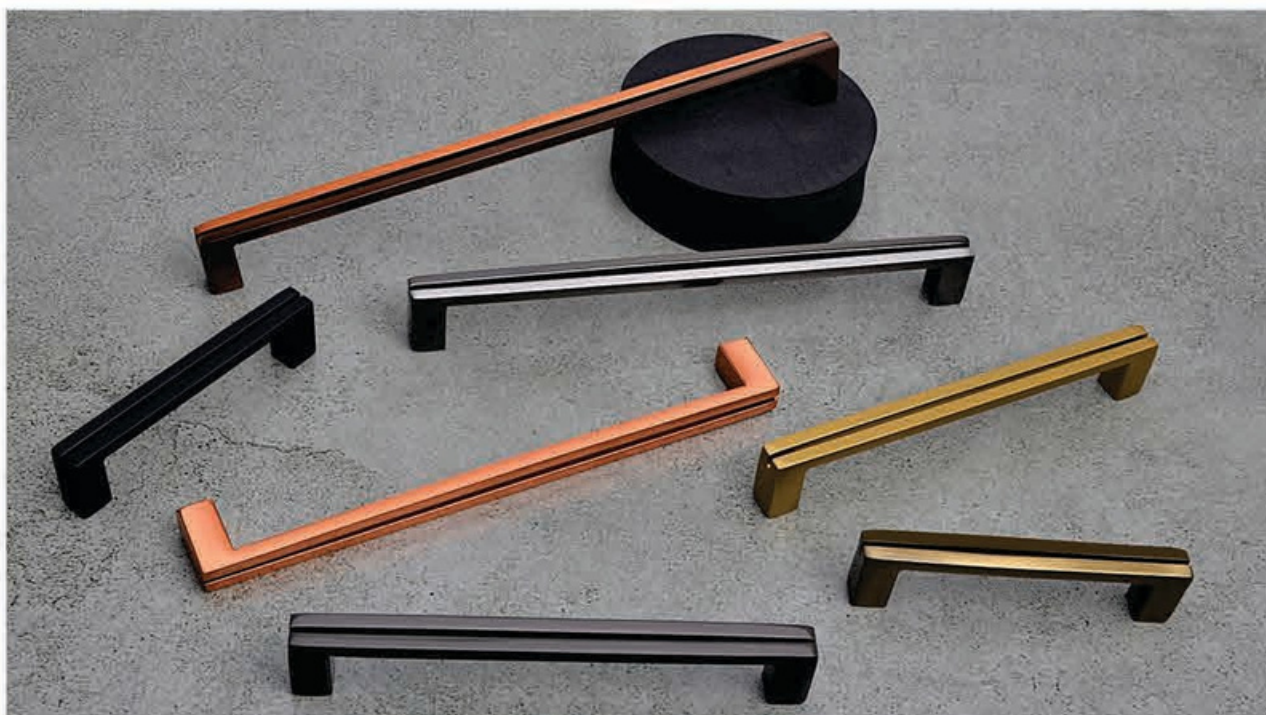

S.S.
cabinet handle

CH-001

Size	Price
96mm	80.00
128mm	120.00
160mm	160.00
224mm	200.00
288mm	240.00

Available Finishes :

-  Rose Gold
-  Wintage
-  Black
-  Antique
-  S.S.

page - 25

CH-002

Size	Price
96mm	80.00
128mm	120.00
160mm	160.00
224mm	200.00
288mm	240.00

Available Finishes :

-  Rose Gold
-  Wintage
-  Black
-  Antique
-  S.S.

FEATURES

-  Material: Stainless Steel
-  Function: Wardrob Door Handle

CH-003

Available Finishes :-
Rose Gold, Vintage, Black, Antique, S.S.

Size	96mm	128mm	160mm	224mm	288mm
Price	80.00	120.00	160.00	200.00	240.00

CH-004

Available Finishes :-
Rose Gold, Vintage, Black, Antique, S.S.

Size	96mm	128mm	160mm	224mm	288mm
Price	80.00	120.00	160.00	200.00	240.00