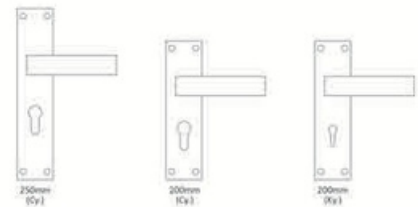

FEATURES

-  Material: Iron
-  Profile: CY, KY
-  Function: Indoor & Outdoor

175mm (Ky.)

ESK-102

Finish	Size		
	250mm Cy.	200mm Cy.	200mm Ky.
Black Silver	1400.00	1350.00	1100.00
Brass Black	1400.00	1350.00	1100.00
Chrome	1400.00	1350.00	1100.00
Copper Black	1550.00	1500.00	1250.00
Wengi Satin	1550.00	1500.00	1250.00

FEATURES

-  Material: Iron
-  Profile: CY, KY
-  Function: Indoor & Outdoor

ESK-103

Finish	Size		
	250mm Cy.	200mm Cy.	200mm Ky.
Black Silver	1400.00	1350.00	1100.00
Brass Black	1400.00	1350.00	1100.00
Chrome	1400.00	1350.00	1100.00
Copper Black	1550.00	1500.00	1250.00
Wengi Satin	1550.00	1500.00	1250.00