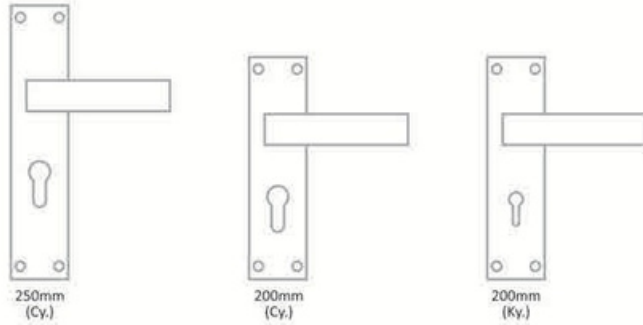

FEATURES

-  Material: Iron
-  Profile: CY, KY
-  Function: Indoor & Outdoor

ESK-103

Finish	Size		
	250mm Cy.	200mm Cy.	200mm Ky.
Black Silver	1400.00	1350.00	1100.00
Brass Black	1400.00	1350.00	1100.00
Chrome	1400.00	1350.00	1100.00
Copper Black	1550.00	1500.00	1250.00
Wengi Satin	1550.00	1500.00	1250.00

ESK-104

Finish	Size		
	250mm Cy.	200mm Cy.	200mm Ky.
Black Silver	1450.00	1400.00	1150.00
Brass Black	1450.00	1400.00	1150.00
Chrome	1450.00	1400.00	1150.00
Copper Black	1600.00	1550.00	1300.00
Wengi Satin	1600.00	1550.00	1300.00

FEATURES

-  Material: Iron
-  Profile: CY, KY
-  Function: Indoor & Outdoor

ESK-105

Finish	Size		
	250mm Cy.	200mm Cy.	200mm Ky.
Black Silver	1450.00	1400.00	1150.00
Brass Black	1450.00	1400.00	1150.00
Chrome	1450.00	1400.00	1150.00
Copper Black	1600.00	1550.00	1300.00
Wengi Satin	1600.00	1550.00	1300.00