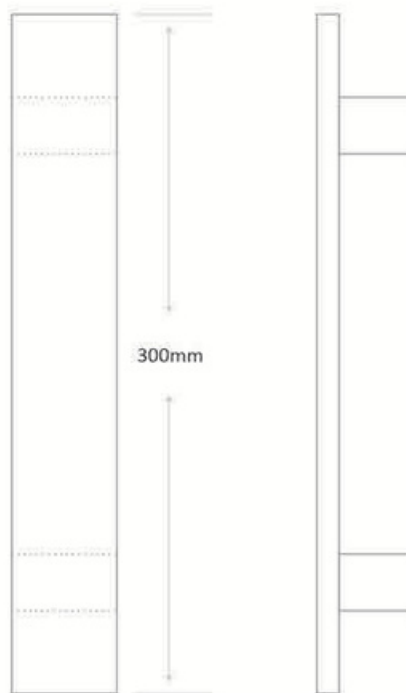

DPH-202 (Ganesh)

Size	Finish
	Brass Antique, Copper Antique Matt/Glossey
300mm	1150.00
450mm	1650.00